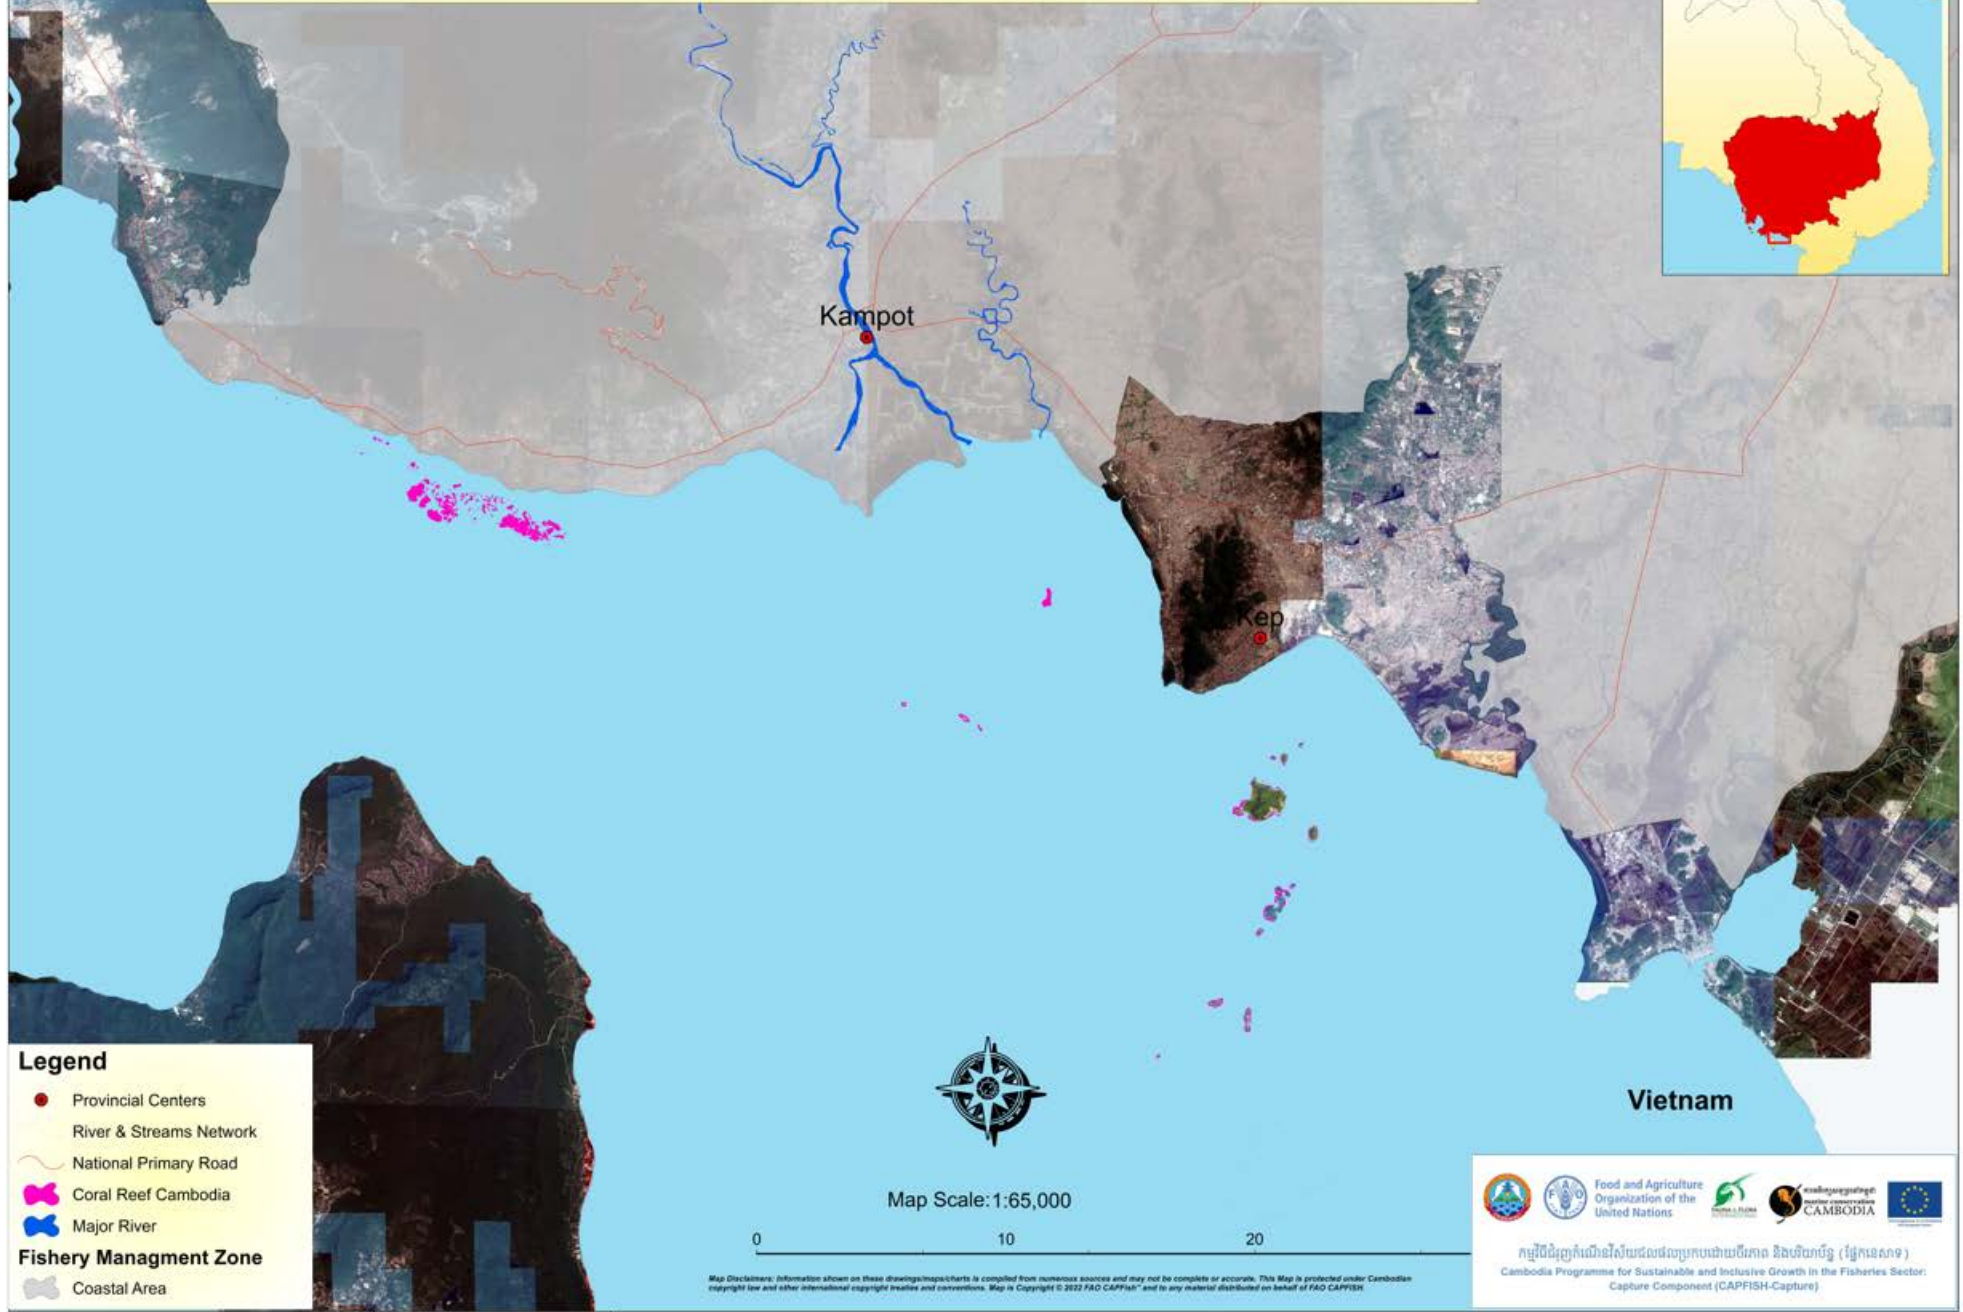

Map of Coral Reef Area in Kampot Province, Cambodia

1. **Legend**
2. Provincial Centers
   - River & Streams Network
   - National Primary Road
   - Coral Reef Cambodia
   - Major River
   - **Fishery Managment Zone**
   - Coastal Area

Map Scale: 1:65,000

Vietnam

កម្ពុជាជំរុញការយល់ដឹងសីលធម៌លក្ខណៈប្រកបដោយប្រសិទ្ធភាព និងលម្អិតលម្អន់ (ផ្នែកនេសាទ)
Cambodia Programme for Sustainable and Inclusive Growth in the Fisheries Sector:
Capture Component (CAPFISH-Capture)